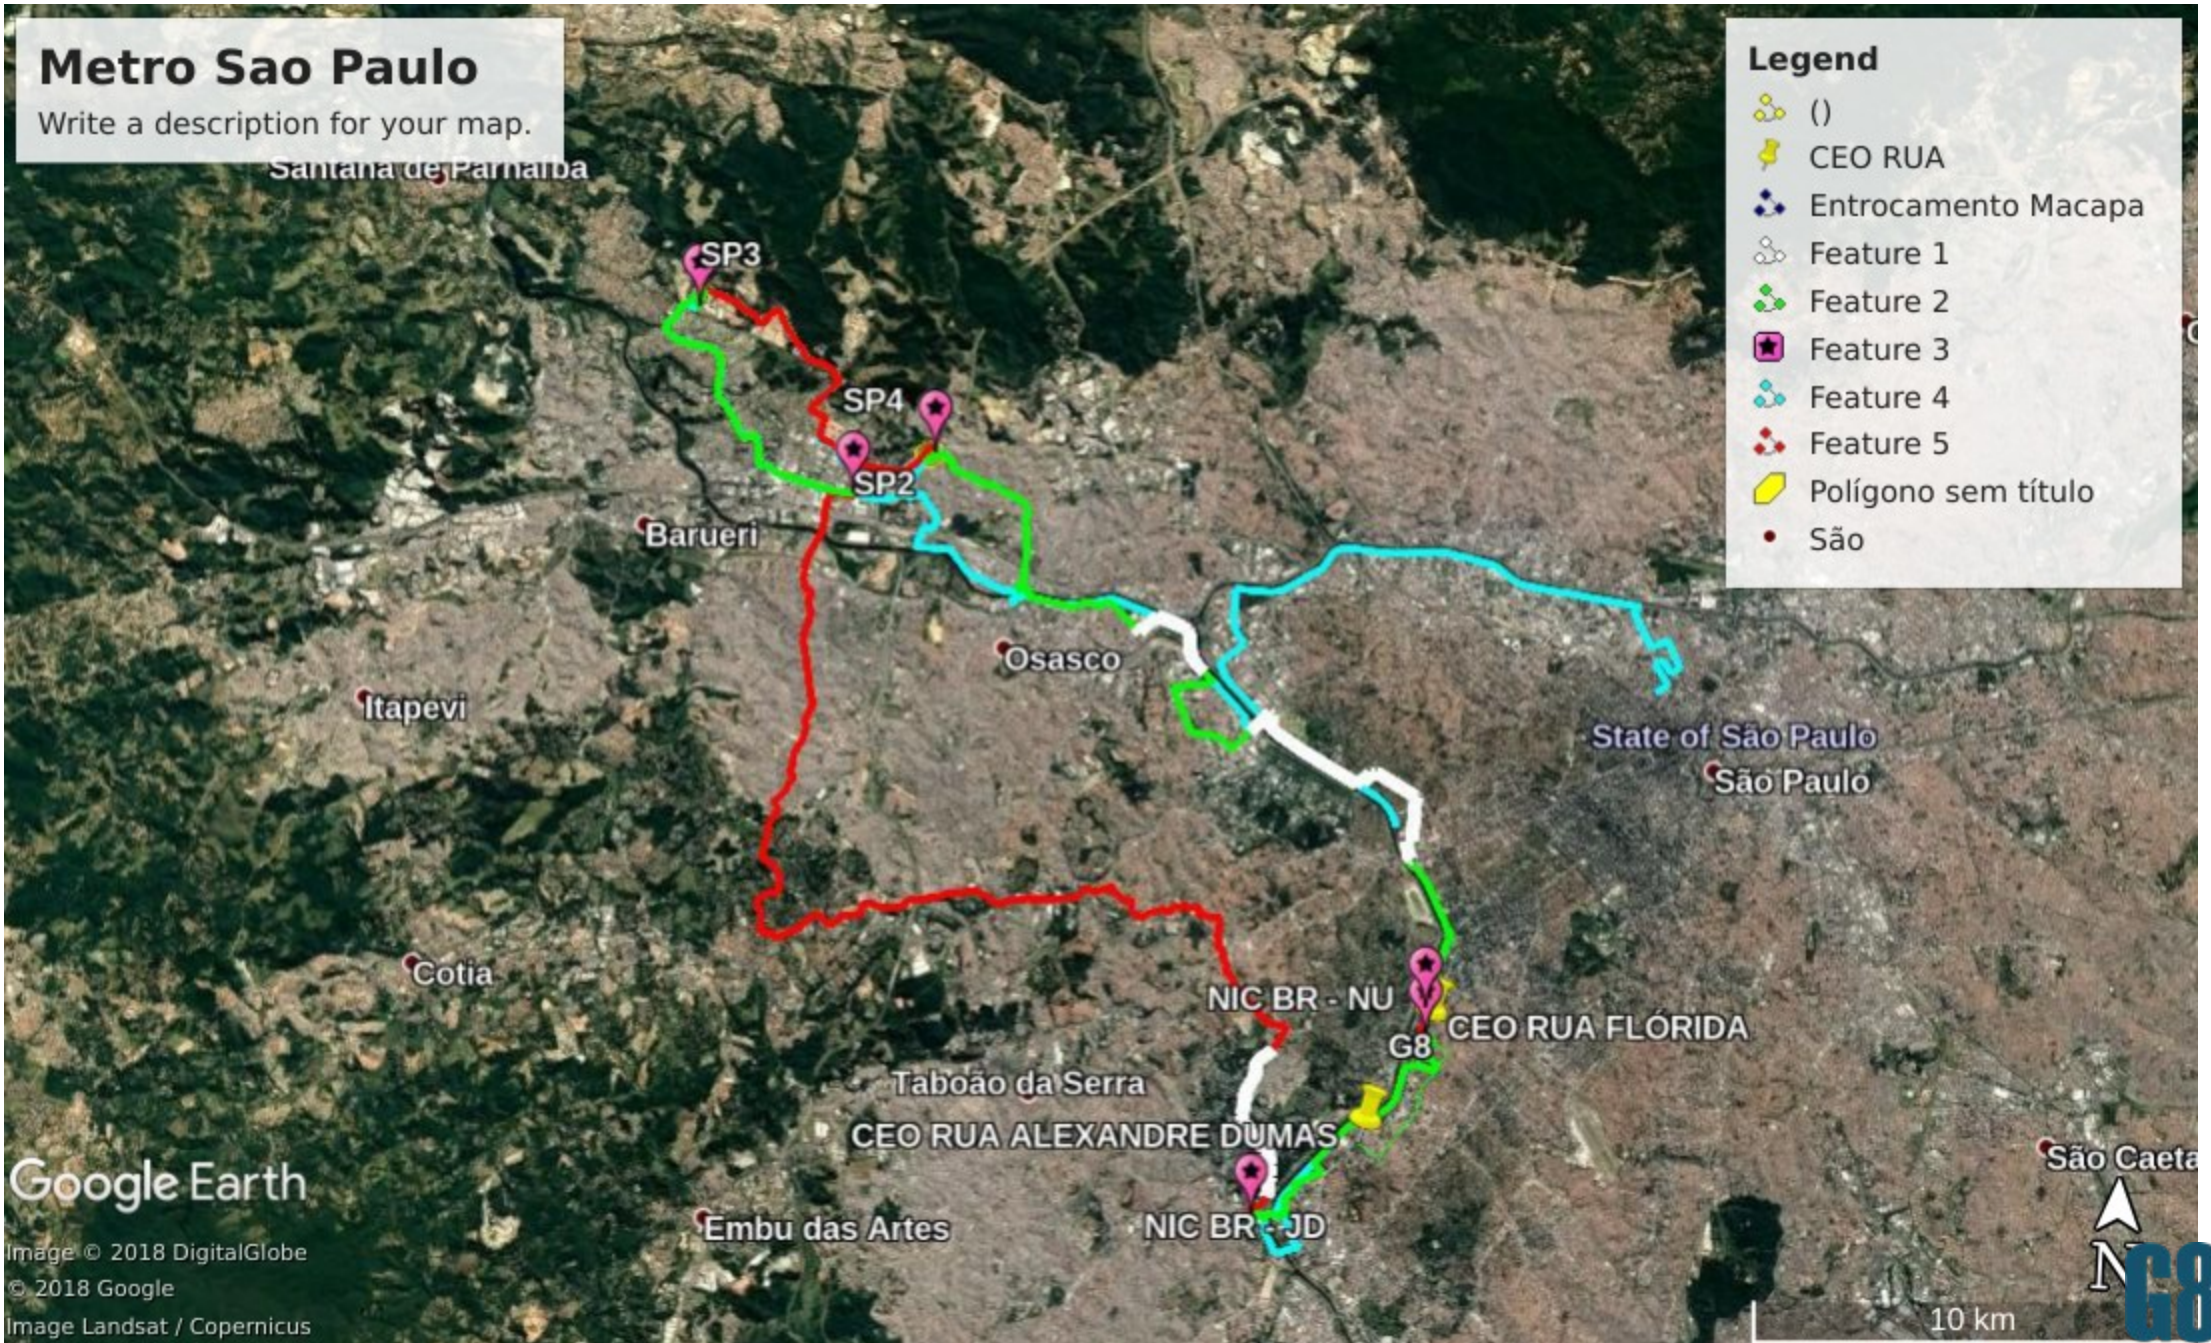

Google Earth

US Dept of State Geographer
© 2018 Google
Image Landsat / Copernicus

State of Mato Grosso do Sul

600 km

Eixo Litoral

Write a description for your map.

Legend

- ▲ - DF
- Entrocamento Alenquer
- Entrocamento Macapa
- Entrocamento Orixi
- Feature 1
- Feature 2
- Feature 3
- Feature 4
- Feature 5
- Feature 6
- ★ Feature 6
- Medida do caminho

Google Earth

US Dept of State Geographer

© 2018 Google

Image Landsat / Copernicus

Data SIO, NOAA, U.S. Navy, NGA, GEBCO

2000 km

Metro Sao Paulo

Write a description for your map.

Google Earth

Image © 2018 DigitalGlobe

© 2018 Google

Image Landsat / Copernicus

10 km

Metro Manaus

Write a description for your map.

Legend

- Entrocamento Macapa
- Feature 1
- Feature 2
- Manaus
- SINOP / ITAUBA / BR 163 / 106 KM

Google Earth

© 2018 Google

Image © 2018 CNES / Airbus

Image © 2018 DigitalGlobe

Cacau Pirera

6 km

G8 para Comunidade