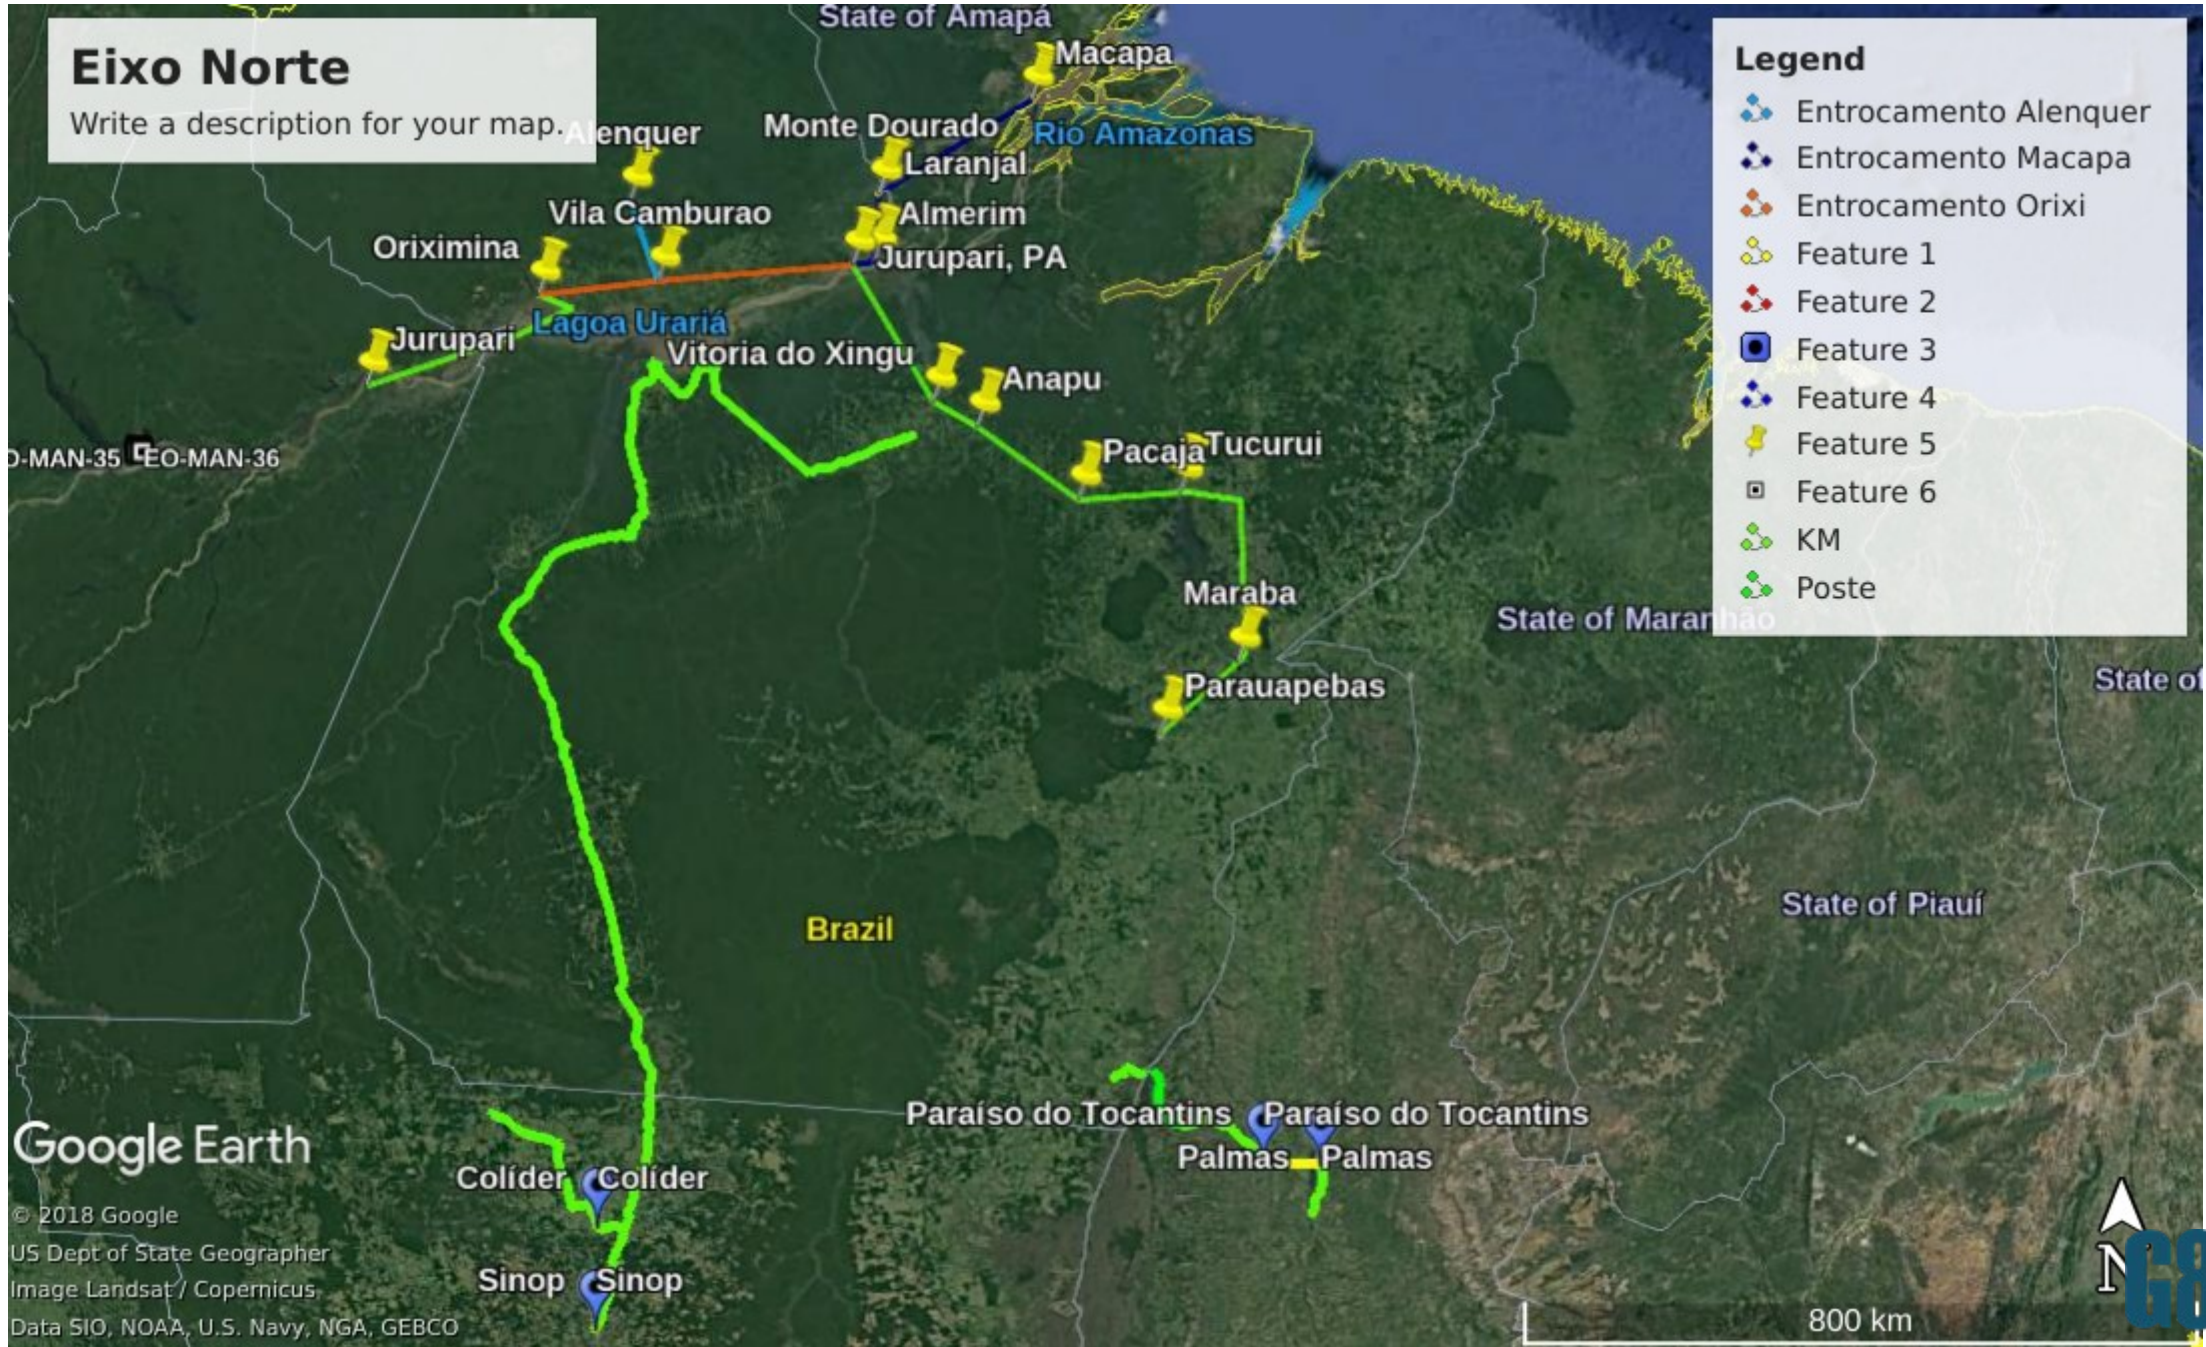

Google Earth

US Dept of State Geographer
© 2018 Google
Image Landsat / Copernicus
Data SIO, NOAA, U.S. Navy, NGA, GEBCO

View from Space (Altitude: 6066

Eixo Norte

Write a description for your map.

Legend

- Entrocamento Alenquer
- Entrocamento Macapa
- Entrocamento Oriximi
- Feature 1
- Feature 2
- Feature 3
- Feature 4
- Feature 5
- Feature 6
- KM
- Poste

Google Earth

© 2018 Google
US Dept of State Geographer
Image Landsat / Copernicus
Data SIO, NOAA, U.S. Navy, NGA, GEBCO

Eixo Centro-Oeste

Write a description for your map.

Legend

- ▲ - DF
- 🌿 4250 M
- 📍 Alto Araguaia
- Belo Horizonte
- ★ Brasília
- 📍 Entrocamento Macapa
- 🌿 Feature 1
- 🌿 Feature 2
- 🌿 Feature 3
- 📍 Feature 4
- 📍 Feature 5
- 🌿 Feature 6
- 📍 Marcador sem título

Google Earth

US Dept of State Geographer
© 2018 Google
Image Landsat / Copernicus

State of Mato Grosso do Sul

600 km

Eixo Litoral

Write a description for your map.

Legend

- ▲ - DF
- Entrocamento Alenquer
- Entrocamento Macapa
- Entrocamento Orixi
- Feature 1
- Feature 2
- Feature 3
- Feature 4
- Feature 5
- Feature 6
- ★ Feature 6
- Medida do caminho

Google Earth

US Dept of State Geographer

© 2018 Google

Image Landsat / Copernicus

Data SIO, NOAA, U.S. Navy, NGA, GEBCO

2000 km

Metro Sao Paulo

Write a description for your map.