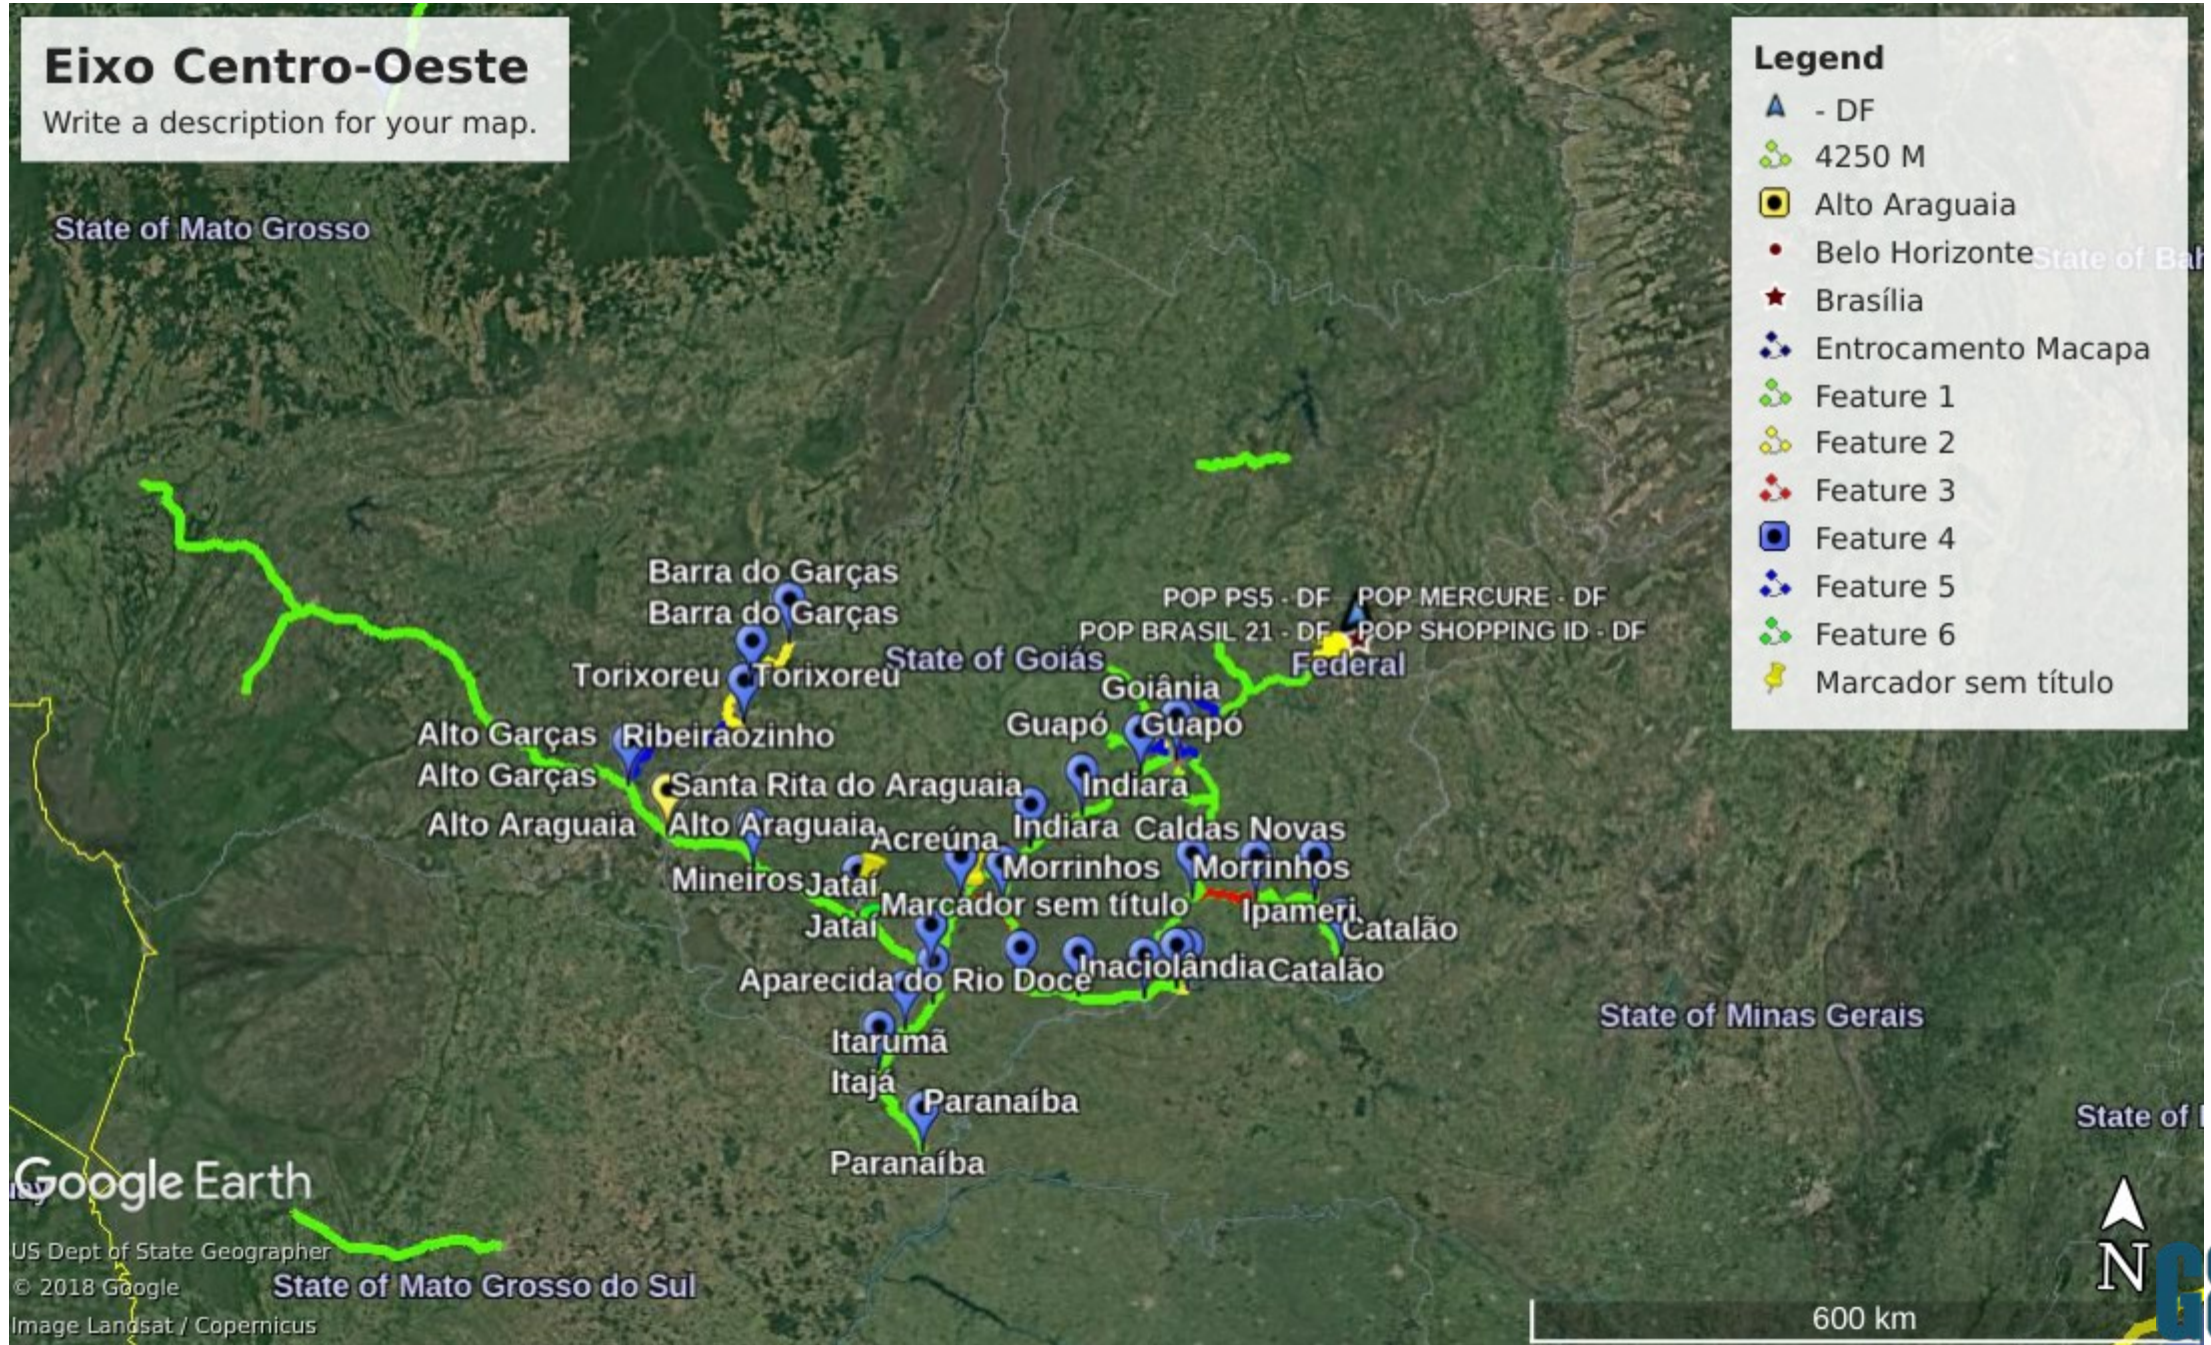

Google Earth

US Dept of State Geographer
© 2018 Google
Image Landsat / Copernicus
Data SIO, NOAA, U.S. Navy, NGA, GEBCO

View from Space (Altitude: 6066

Eixo Norte

Write a description for your map.

Legend

- Entrocamento Alenquer
- Entrocamento Macapa
- Entrocamento Oriximi
- Feature 1
- Feature 2
- Feature 3
- Feature 4
- Feature 5
- Feature 6
- KM
- Poste

Google Earth

© 2018 Google
US Dept of State Geographer
Image Landsat / Copernicus
Data SIO, NOAA, U.S. Navy, NGA, GEBCO

Eixo Centro-Oeste

Write a description for your map.

Legend

- ▲ - DF
- 🌿 4250 M
- 📍 Alto Araguaia
- Belo Horizonte
- ★ Brasília
- 📍 Entrocamento Macapa
- 🌿 Feature 1
- 🌿 Feature 2
- 🌿 Feature 3
- 📍 Feature 4
- 📍 Feature 5
- 🌿 Feature 6
- 📍 Marcador sem título

Google Earth

US Dept of State Geographer
© 2018 Google
Image Landsat / Copernicus

State of Mato Grosso do Sul

600 km

Eixo Litoral

Write a description for your map.

Legend

- ▲ - DF
- Entrocamento Alenquer
- Entrocamento Macapa
- Entrocamento Orixi
- Feature 1
- Feature 2
- Feature 3
- Feature 4
- Feature 5
- Feature 6
- ★ Feature 6
- Medida do caminho

Google Earth

US Dept of State Geographer

© 2018 Google

Image Landsat / Copernicus

Data SIO, NOAA, U.S. Navy, NGA, GEBCO

2000 km

Metro Sao Paulo

Write a description for your map.