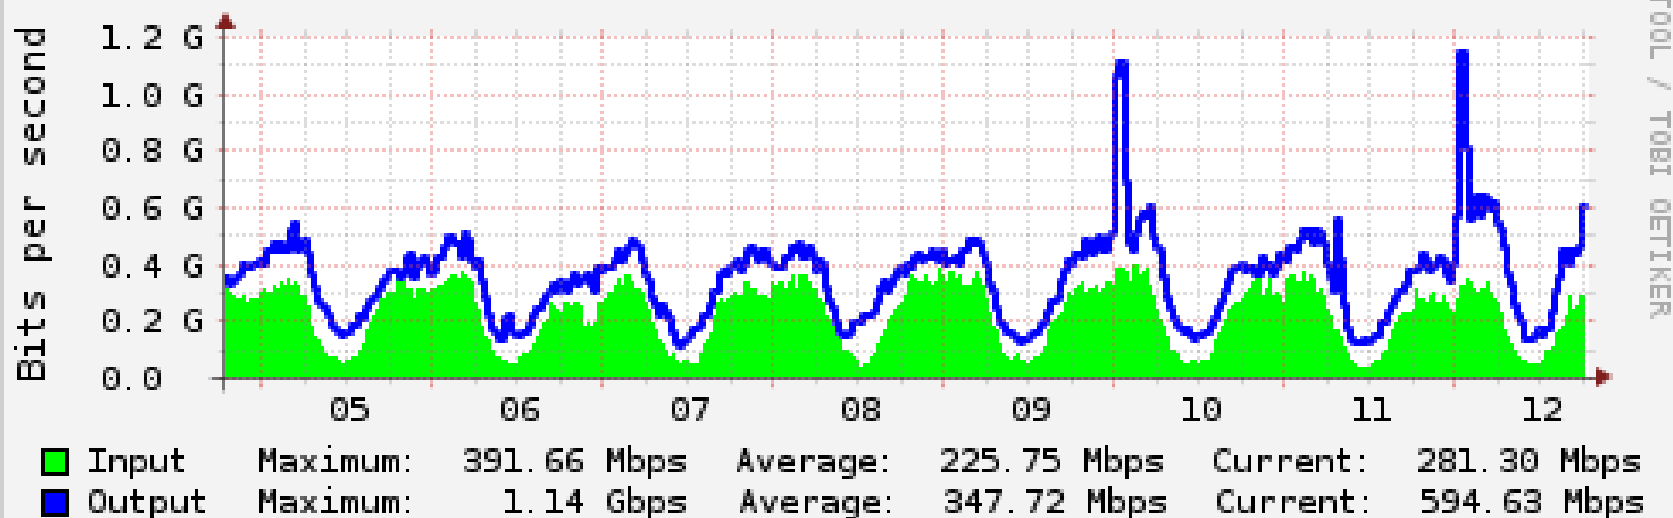

PIX G8

São Paulo

Weekly Graph (30 minute average)

PIX G8 Goiania

Weekly Graph (30 minute average)

Global

Write a description for your map.

Legend