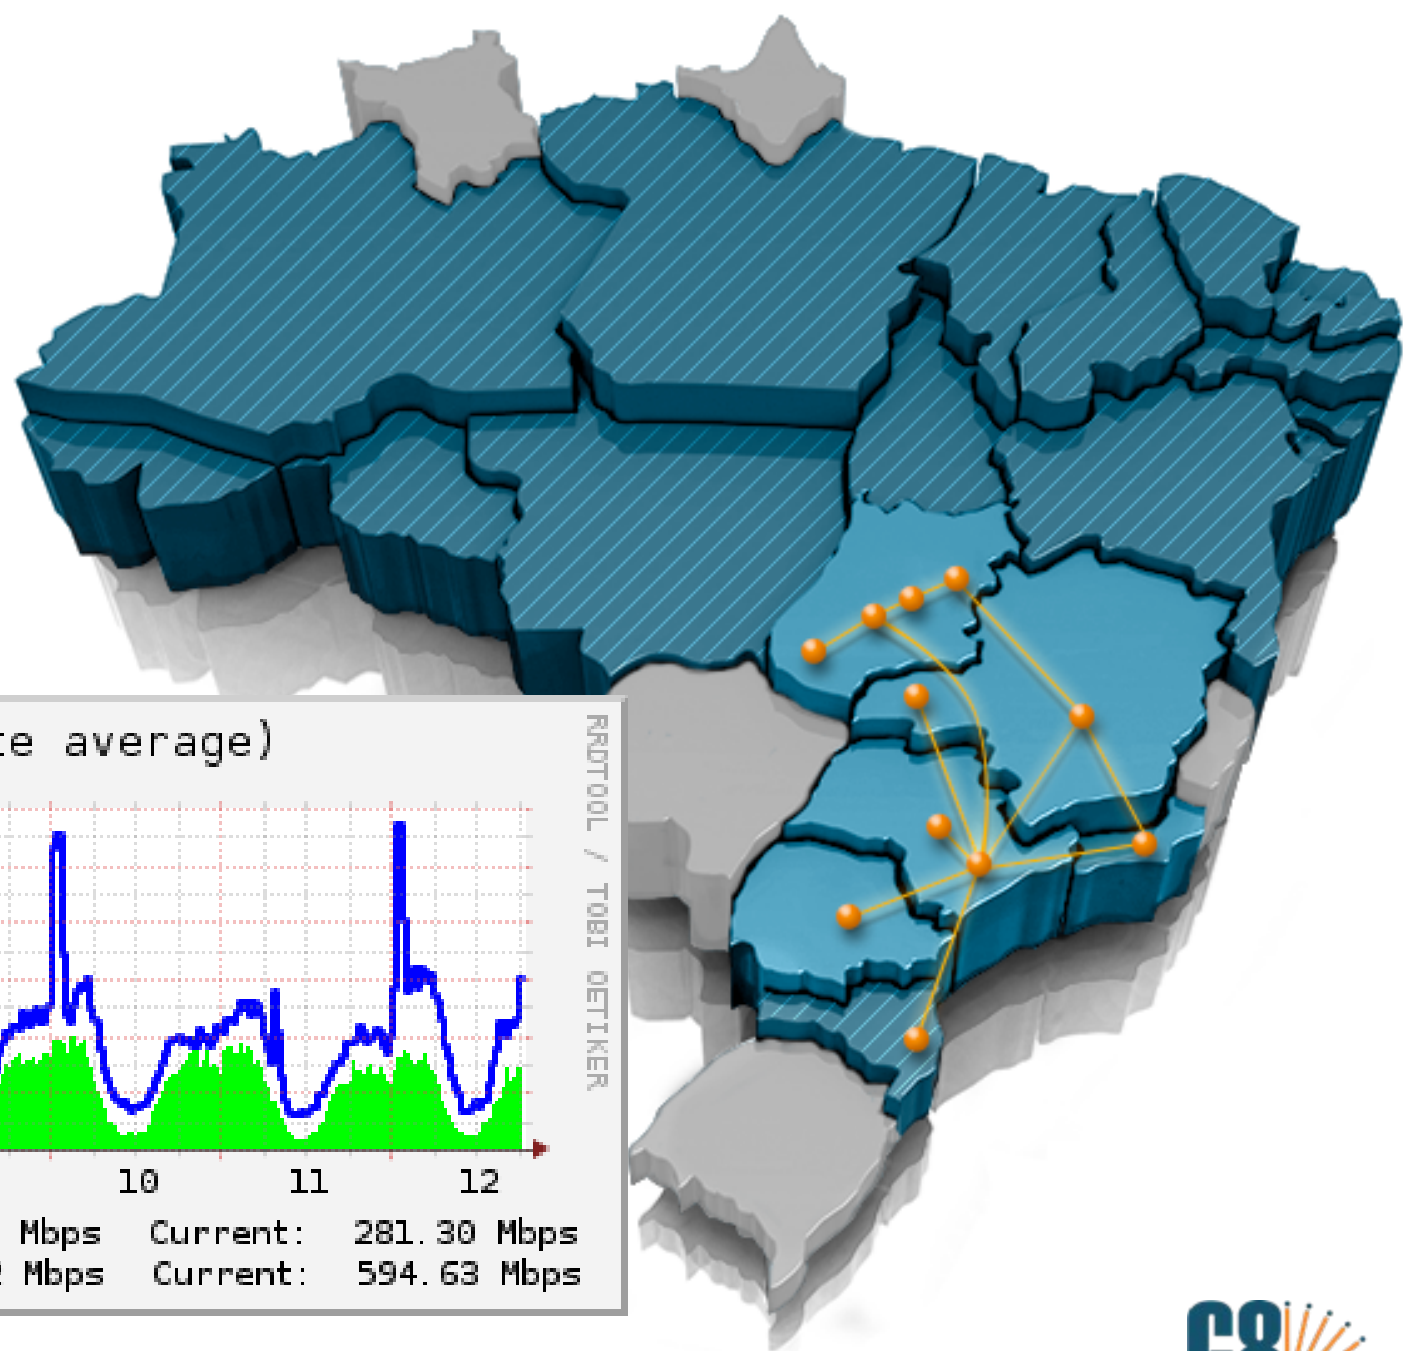

PIX G8

São Paulo

Weekly Graph (30 minute average)

PIX G8 Goiania

Weekly Graph (30 minute average)

Global

Write a description for your map.

Legend