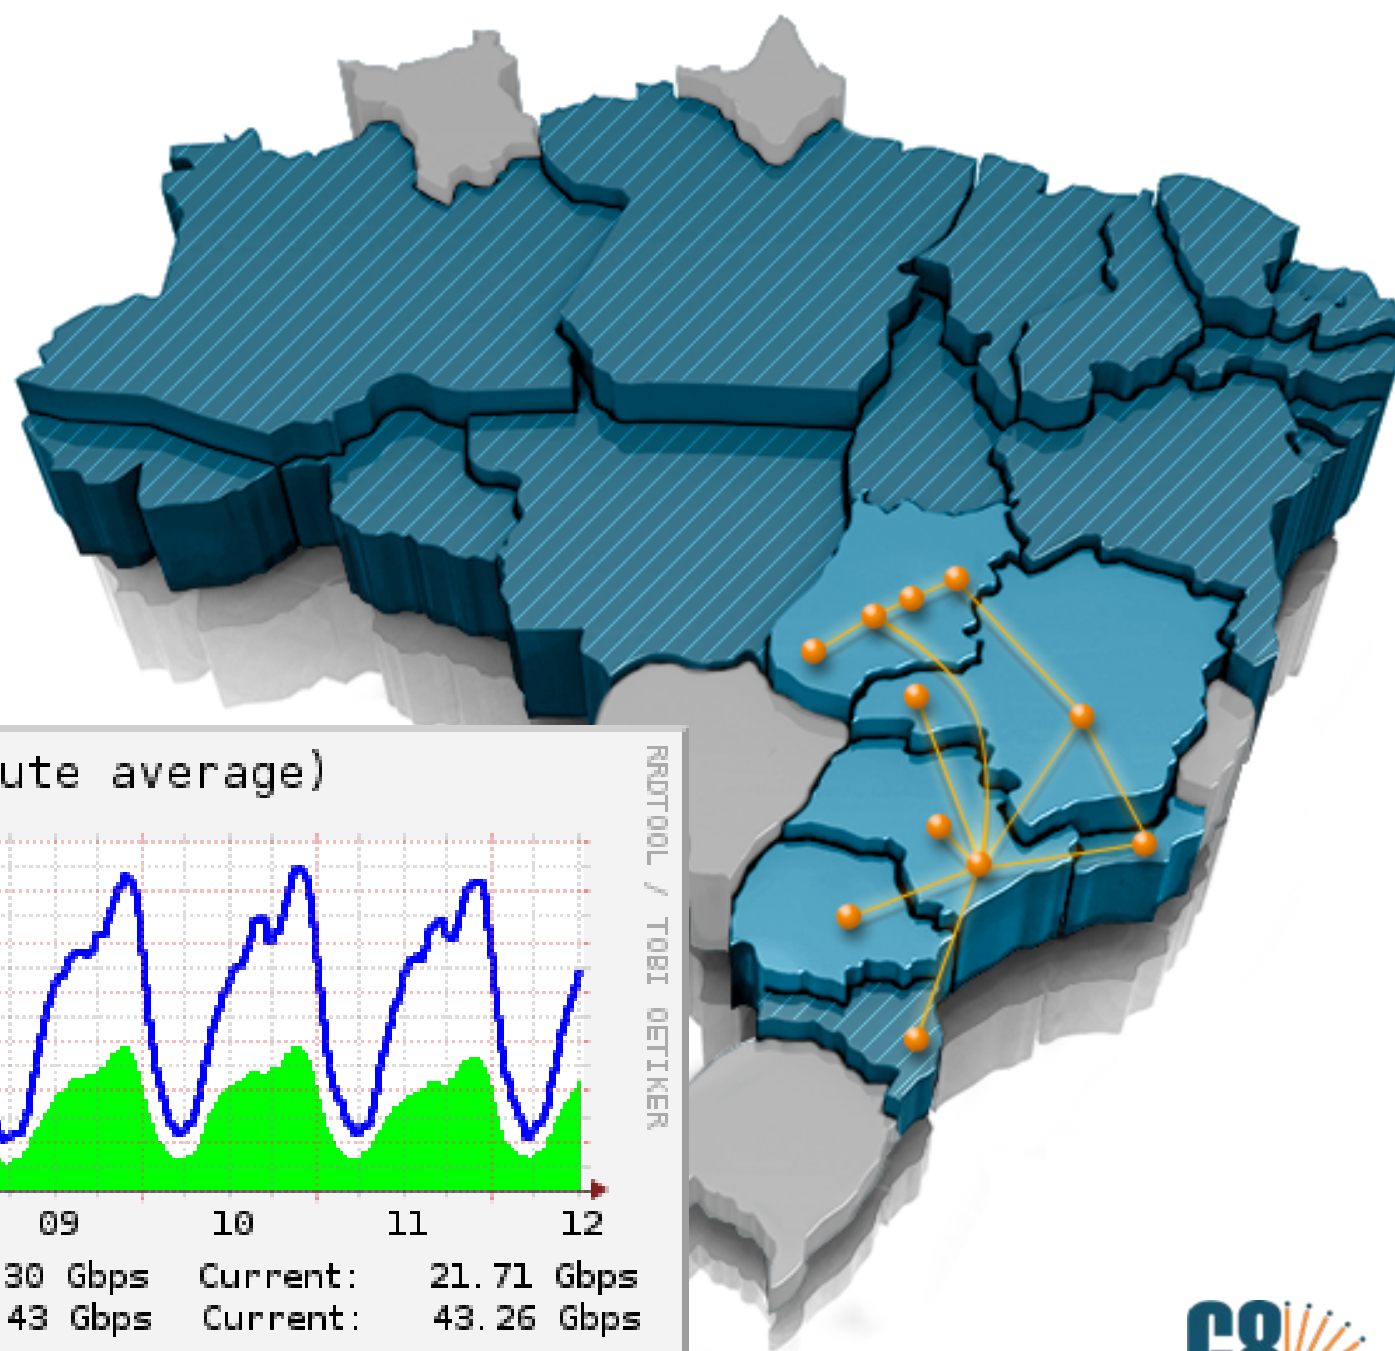

PIX G8

São Paulo

Weekly Graph (30 minute average)

PIX G8 Goiania

Weekly Graph (30 minute average)

Global

Write a description for your map.

Legend